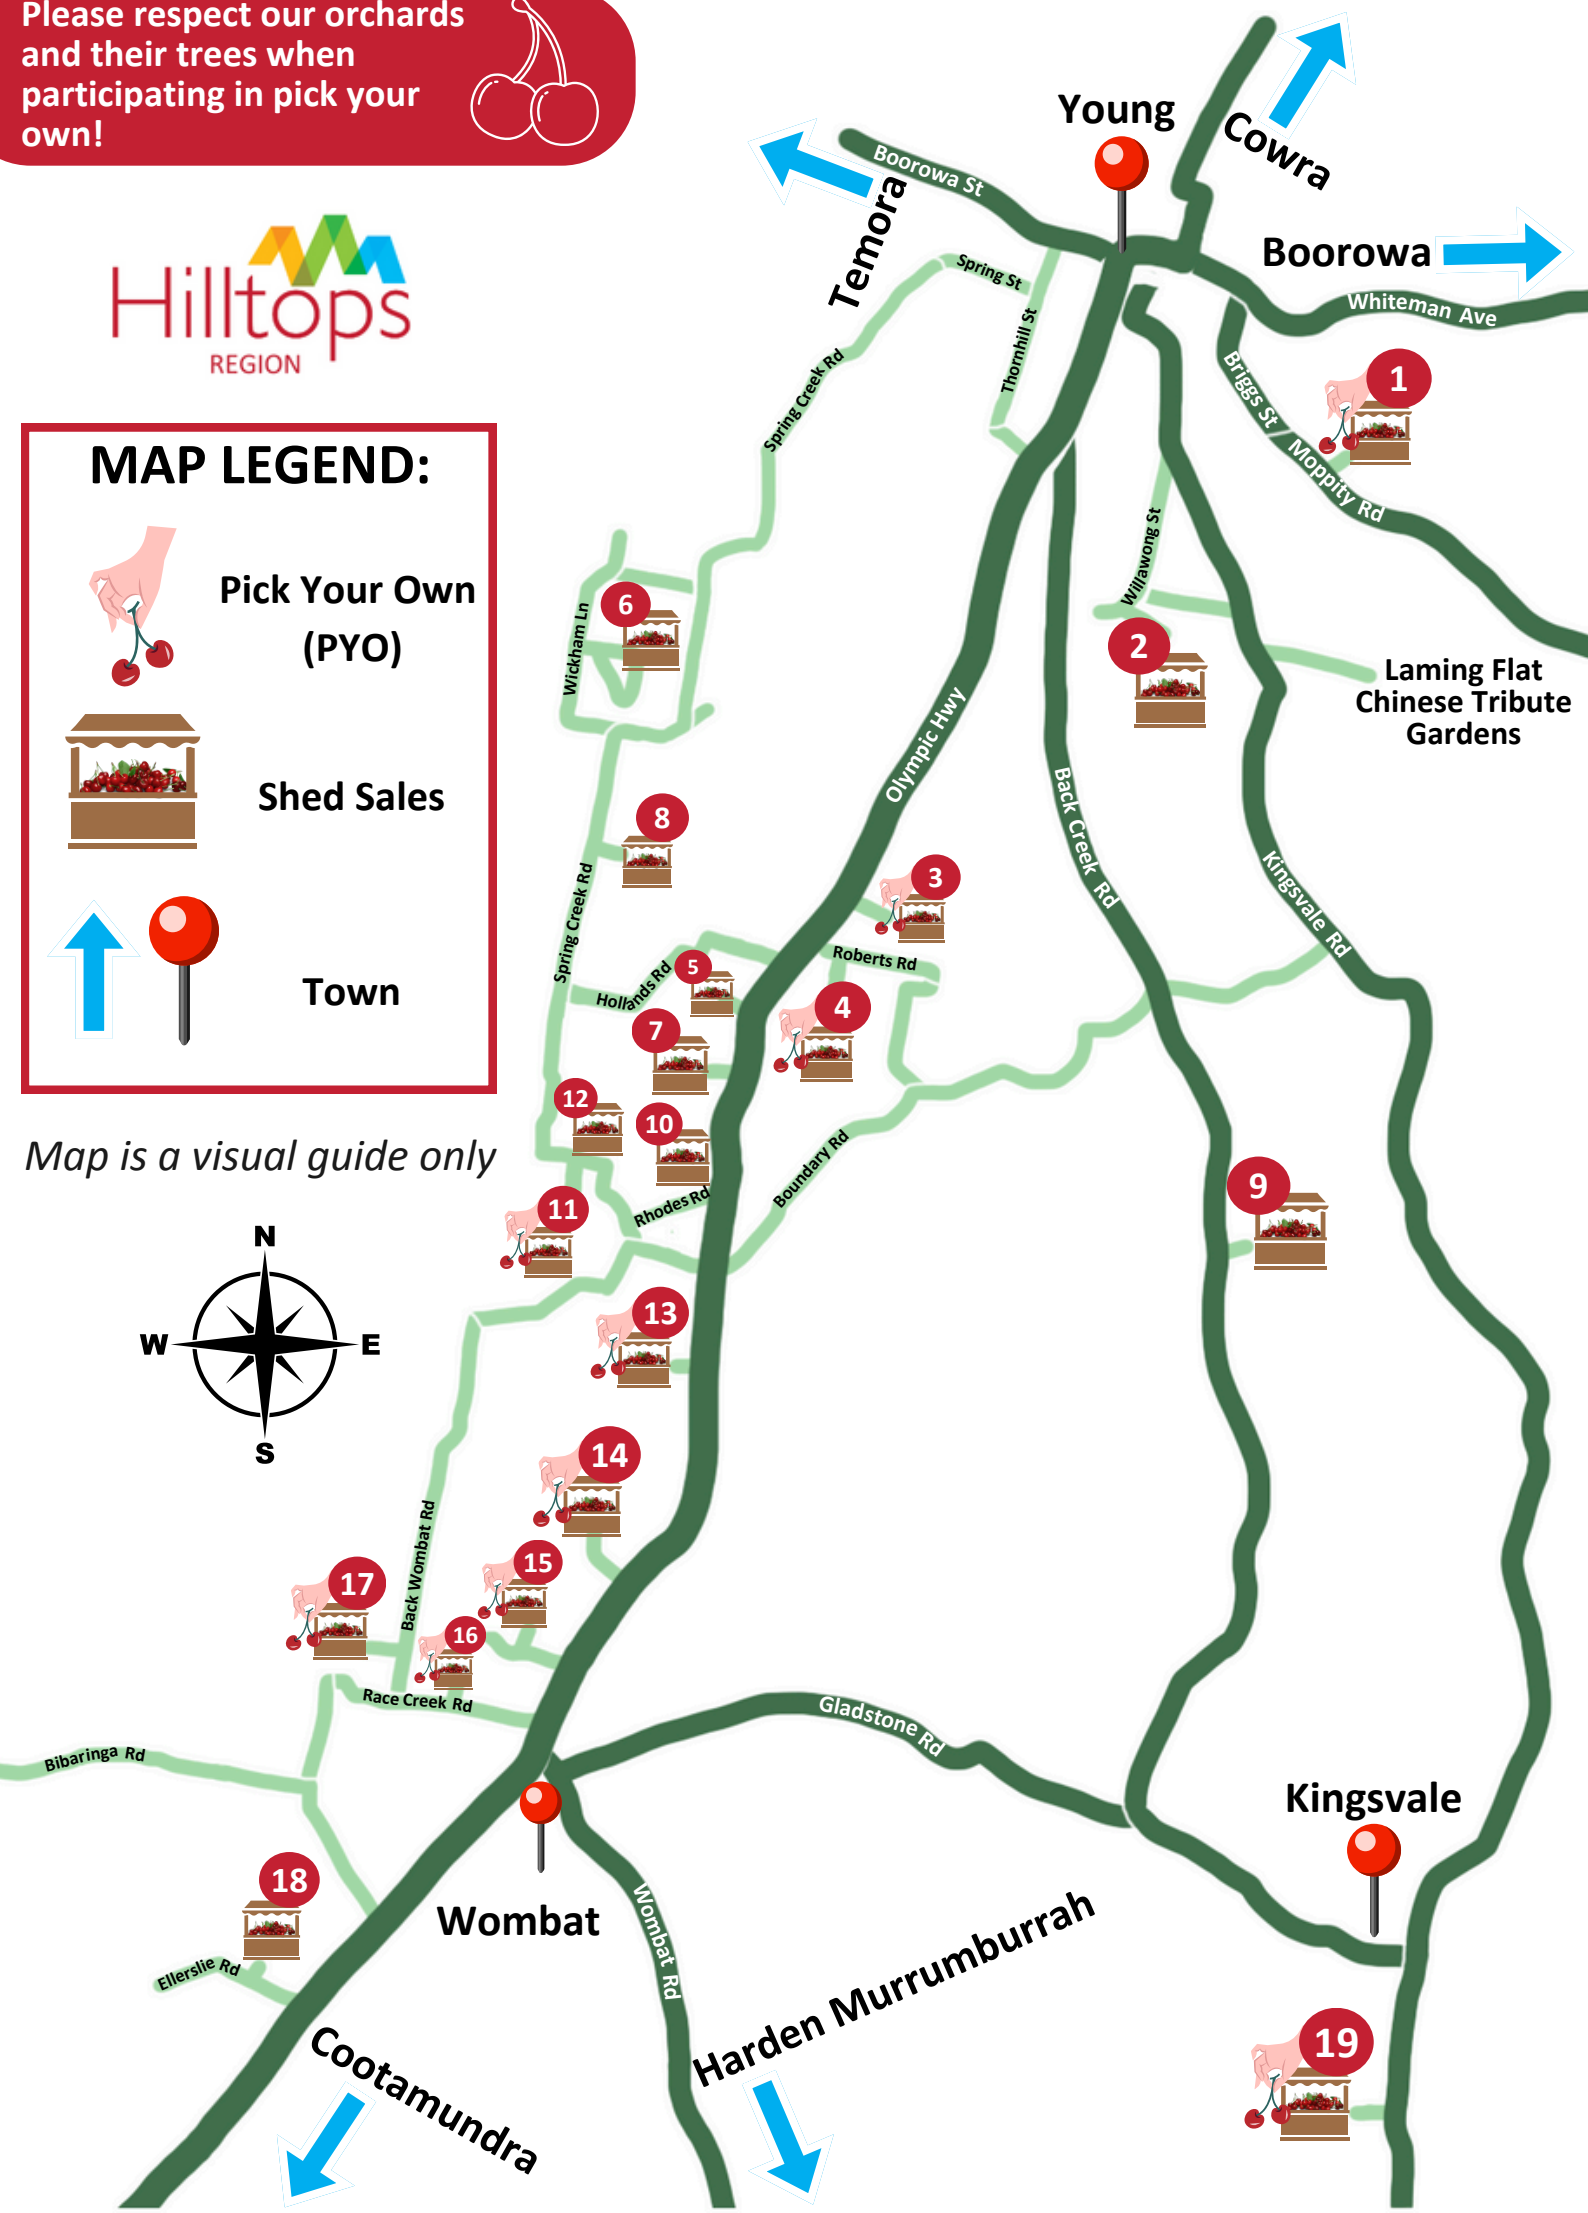

Please respect our orchards and their trees when participating in pick your own!

MAP LEGEND:

Pick Your Own (PYO)

Shed Sales

Town

Map is a visual guide only

Laming Flat Chinese Tribute Gardens

Wombat

Kingsvale

Cootamundra

Harden Murrumburrah

Young

Cowra

Boorowa

Temora

Boorowa St

Spring St

Spring Creek Rd

Thornhill St

Whiteman Ave

Briggs St / Moppity Rd

Willawong St

Olympic Hwy

Back Creek Rd