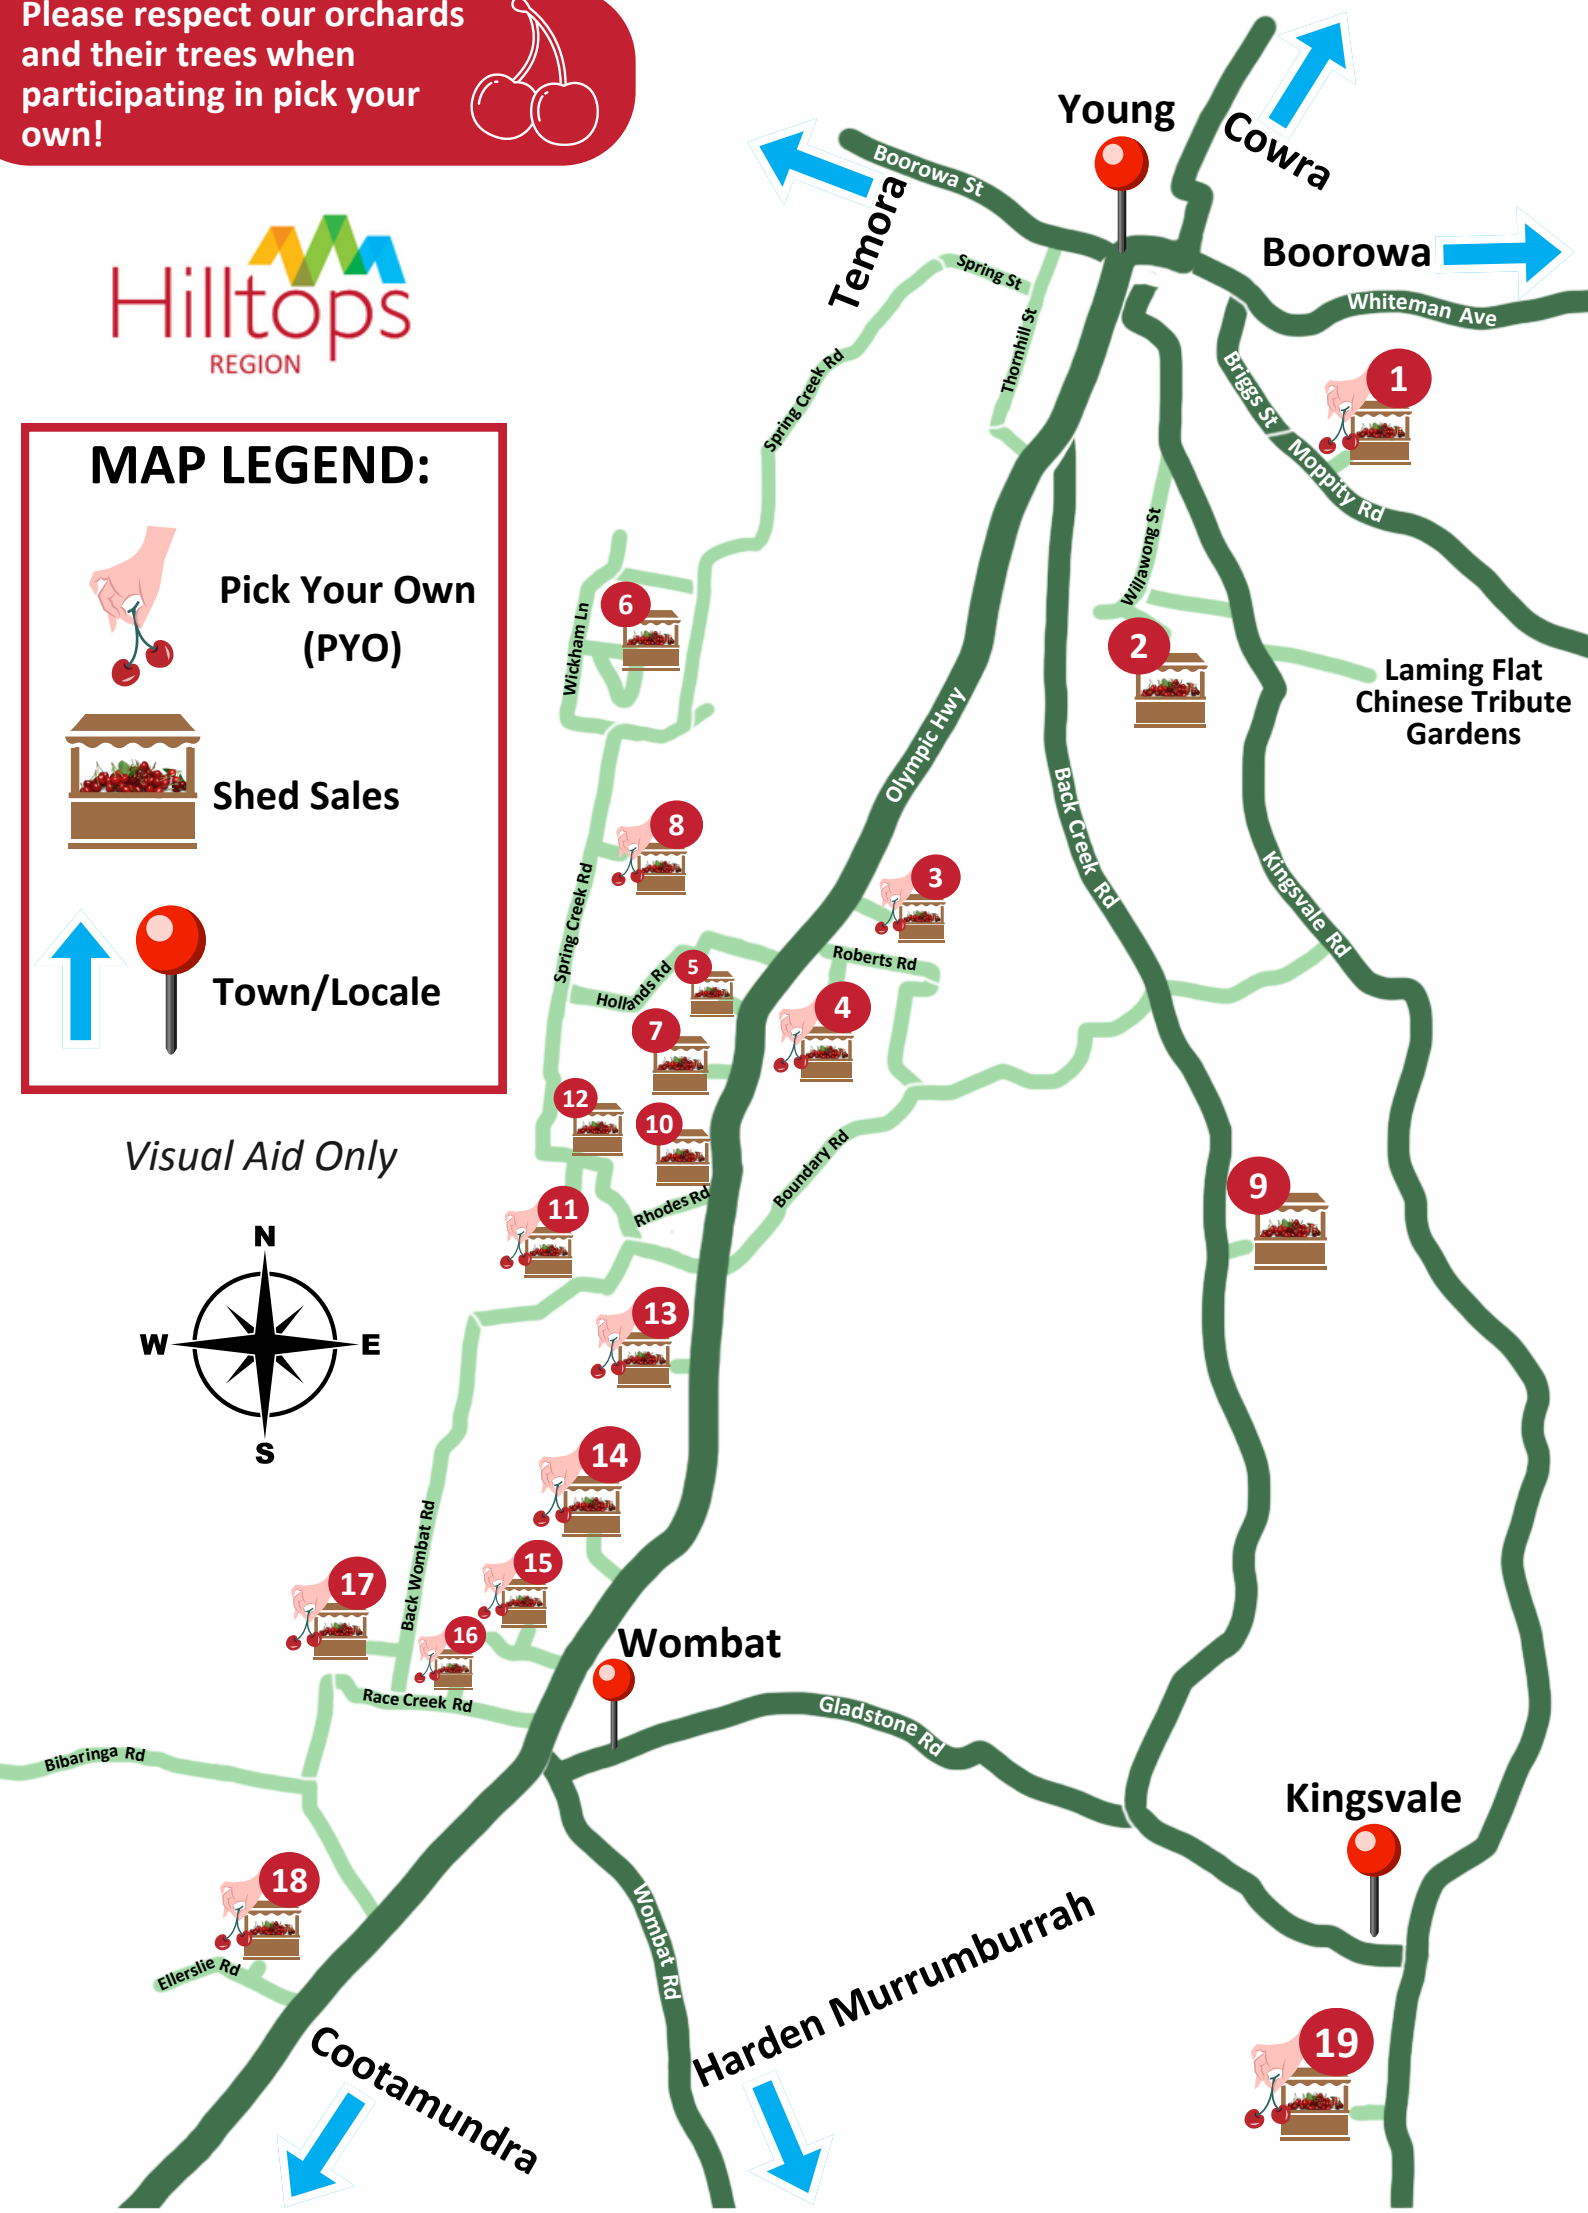

Young

Cowra

Temora

Boorowa

Whiteman Ave

1

Laming Flat Chinese Tribute Gardens

2

Olympic Hwy

Back Creek Rd

Kingsvale Rd

Wickham Ln

6

Spring Creek Rd

8

Hollands Rd

5

Roberts Rd

3

7

10

12

11

Boundary Rd

13

14

11

13

Back Wombat Rd

17

15

Race Creek Rd

16

Wombat

Gladstone Rd

Bibaringa Rd

18

Ellerslie Rd

Cootamundra

Harden Murrumburrah

Wombat Rd

Kingsvale

19